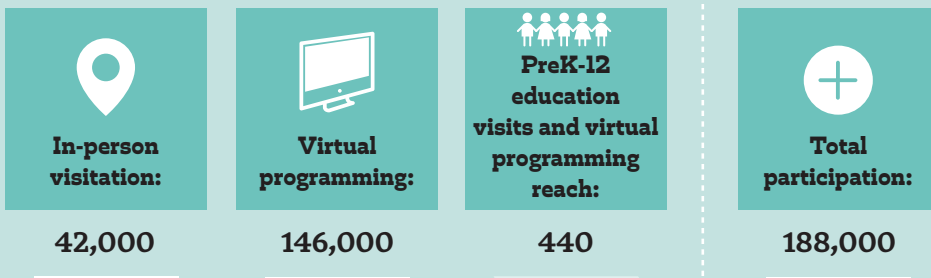

# THE 2022 NONPROFIT CONNECTICUT CULTURAL CENSUS: TOLLAND COUNTY

The CT Cultural Census included 22 nonprofit cultural organizations in Tolland County.

Our impact is far-reaching.

Of the **724** CT Humanities Cultural Fund grants awarded in 2022, **3%** went to Tolland County organizations.

We hosted visitors, engaged people in virtual programming, and educated schoolchildren from throughout the state and within our county:

Our work is also supported by over **740** volunteers, who contributed over **28,000** hours to Tolland County in 2022.

Additionally, the **22** organizations in our county's cultural census directly employed **147** people!