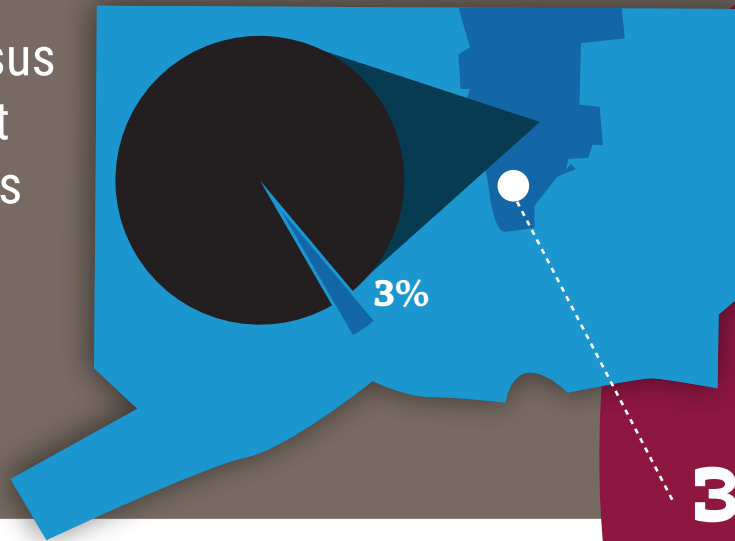

# THE 2022 NONPROFIT CONNECTICUT CULTURAL CENSUS: TOLLAND COUNTY

The CT Cultural Census included 22 nonprofit cultural organizations in Tolland County.

Our impact is far-reaching.

Of the **724** CT Humanities Cultural Fund grants awarded in 2022, **3%** went to Tolland County organizations.

We hosted visitors, engaged people in virtual programming, and educated schoolchildren from throughout the state and within our county:

Our work is also supported by over **740** volunteers, who contributed over **28,000** hours to Tolland County in 2022.

Additionally, the **22** organizations in our county's cultural census directly employed **147** people!