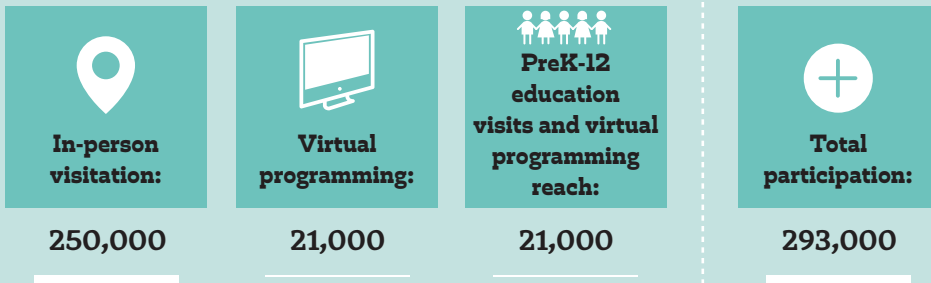

THE 2022 NONPROFIT CONNECTICUT CULTURAL CENSUS: LITCHFIELD COUNTY

The CT Cultural Census included 60 nonprofit cultural organizations in Litchfield County.

Our impact is far-reaching.

Of the **724** CT Humanities Cultural Fund grants awarded in 2022, **8%** went to Litchfield County organizations.

TYPES OF LITCHFIELD COUNTY CULTURAL ORGANIZATIONS

Museums **57%**

Performing Arts **22%**

Other Cultural Organizations **22%**

"Other cultural organizations" includes cultural service organizations, schools of the arts, cultural series and festivals, cinema, and other media.

We hosted visitors, engaged people in virtual programming, and educated schoolchildren from throughout the state and within our county:

Our work is also supported by over **2,100** volunteers, who contributed over **110,000** hours to Litchfield County in 2022.