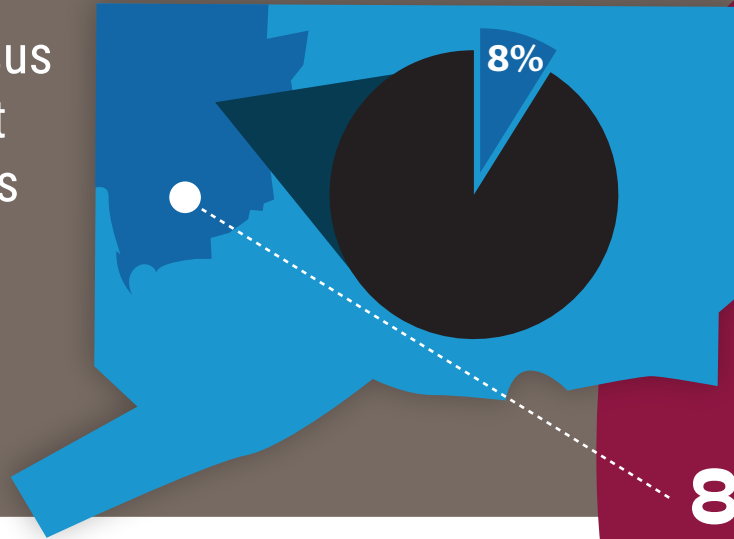

THE 2022 NONPROFIT CONNECTICUT CULTURAL CENSUS: LITCHFIELD COUNTY

The CT Cultural Census included 60 nonprofit cultural organizations in Litchfield County.

Our impact is far-reaching.

Of the **724** CT Humanities Cultural Fund grants awarded in 2022, **8%** went to Litchfield County organizations.

TYPES OF LITCHFIELD COUNTY CULTURAL ORGANIZATIONS

Museums **57%**

Performing Arts **22%**

Other Cultural Organizations **22%**

"Other cultural organizations" includes cultural service organizations, schools of the arts, cultural series and festivals, cinema, and other media.

We hosted visitors, engaged people in virtual programming, and educated schoolchildren from throughout the state and within our county:

Our work is also supported by over **2,100** volunteers, who contributed over **110,000** hours to Litchfield County in 2022.