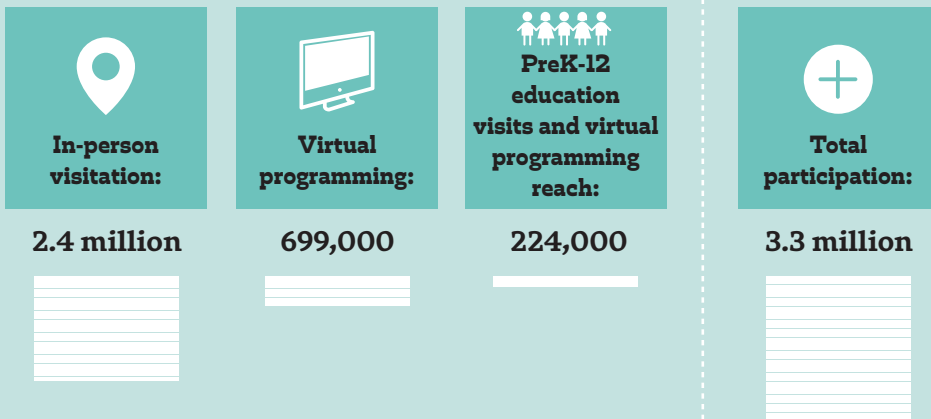

THE 2022 NONPROFIT CONNECTICUT CULTURAL CENSUS: HARTFORD COUNTY

The CT Cultural Census included 160 nonprofit cultural organizations in Hartford County.

Our impact is far-reaching.

Of the **724** CT Humanities Cultural Fund grants awarded in 2022, **22%** went to Hartford County organizations.

TYPES OF HARTFORD COUNTY CULTURAL ORGANIZATIONS

"Other cultural organizations" includes cultural service organizations, schools of the arts, cultural series and festivals, cinema, and other media.

We hosted visitors, engaged people in virtual programming, and educated schoolchildren from throughout the state and within our county:

Our work is also supported by over **8,500** volunteers, who contributed over **472,000** hours to Hartford County in 2022.

Additionally, the **160** organizations in our county's cultural census directly employed over **3,400** people!