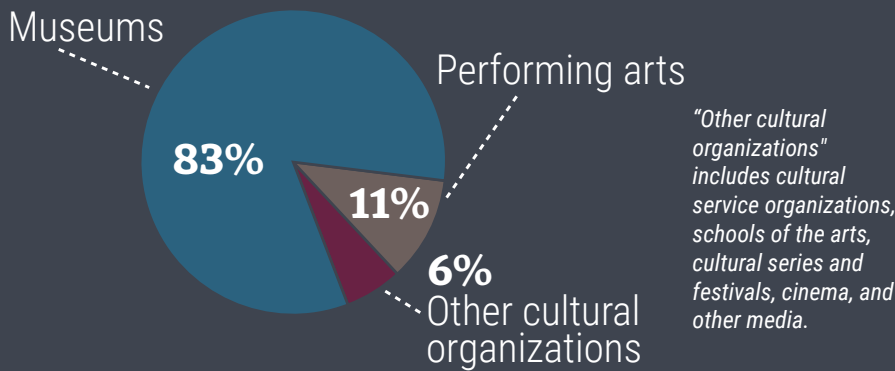

18 organizations in Tolland County received a CT Humanities Cultural Fund grant!

In 2021, despite pandemic concerns, we hosted visitors, engaged people in virtual programming, and educated schoolchildren from throughout the state and within our county: