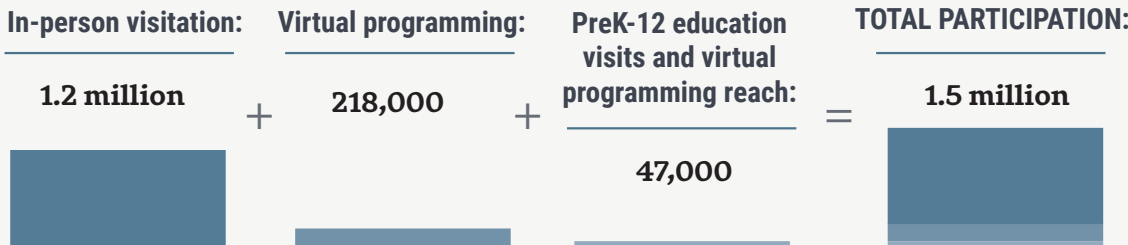

## TYPES OF NEW LONDON COUNTY CULTURAL ORGANIZATIONS

*"Other cultural organizations" includes cultural service organizations, schools of the arts, cultural series and festivals, cinema, and other media.*

While 7% of CT residents live in New London County, 13% of CT Humanities Cultural Fund grants went to New London County organizations!

In 2021, despite pandemic concerns, we hosted visitors, engaged people in virtual programming, and educated schoolchildren from throughout the state and within our county: