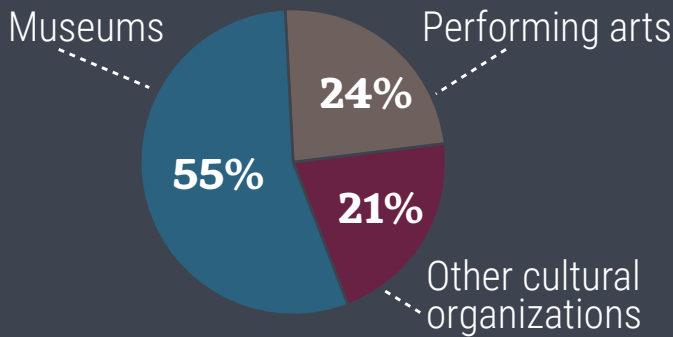

# THE 2021 NONPROFIT CONNECTICUT CULTURAL CENSUS: NEW LONDON COUNTY

The CT Cultural Census included **78** nonprofit cultural organizations in New London County.

**Our impact is far-reaching.**

## TYPES OF NEW LONDON COUNTY CULTURAL ORGANIZATIONS

*"Other cultural organizations" includes cultural service organizations, schools of the arts, cultural series and festivals, cinema, and other media.*

Additionally, the 78 organizations in our county's cultural census directly employed over 1,400 people!

Our work is also supported by over 2,800 volunteers, who contributed over 161,000 hours to New London County in 2021.