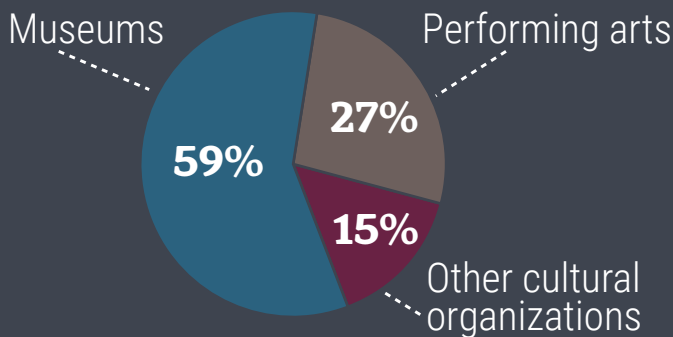

# THE 2021 NONPROFIT CONNECTICUT CULTURAL CENSUS: MIDDLESEX COUNTY

The CT Cultural Census included **41** nonprofit cultural organizations in Middlesex County.

**Our impact is far-reaching.**

## TYPES OF MIDDLESEX COUNTY CULTURAL ORGANIZATIONS

*"Other cultural organizations" includes cultural service organizations, schools of the arts, cultural series and festivals, cinema, and other media.*