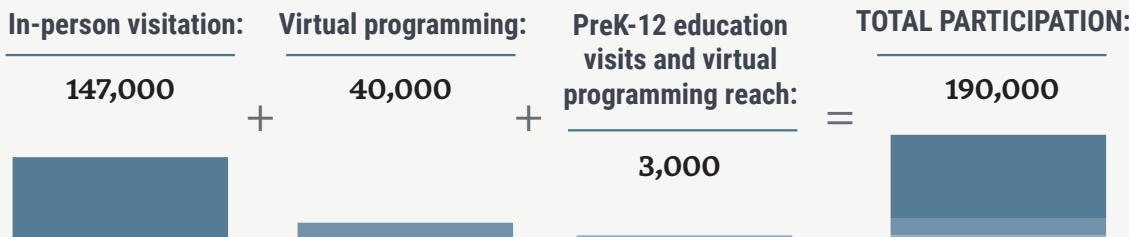

Additionally, the 41 organizations in our county's cultural census directly employed over 950 people!

Our work is also supported by over 1,500 volunteers, who contributed over 81,000 hours to Middlesex County in 2021.

Source: Nonprofit Connecticut Cultural Census, fielded December 2021/January 2022 by Wilkening Consulting on behalf of CT Humanities.