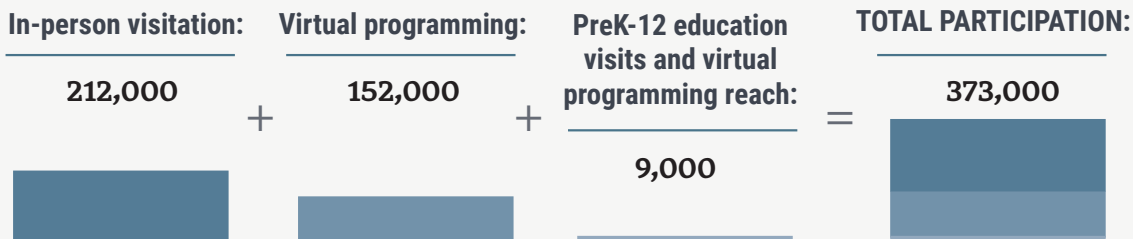

# THE 2021 NONPROFIT CONNECTICUT CULTURAL CENSUS: LITCHFIELD COUNTY

The CT Cultural Census included **57** nonprofit cultural organizations in Litchfield County.

**Our impact is far-reaching.**

While 5% of CT residents live in Litchfield County, 9% of CT Humanities Cultural Fund grants went to Litchfield County organizations!

In 2021, despite pandemic concerns, we hosted visitors, engaged people in virtual programming, and educated schoolchildren from throughout the state and within our county: