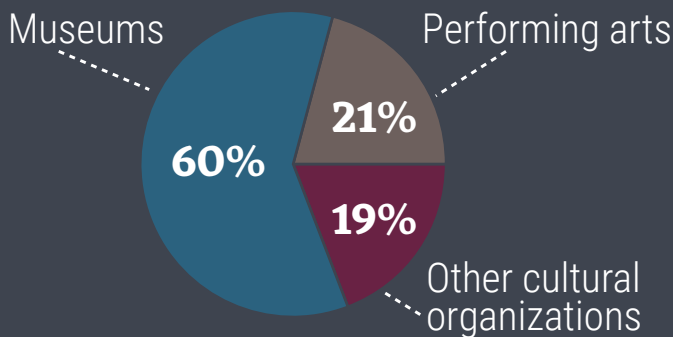

# THE 2021 NONPROFIT CONNECTICUT CULTURAL CENSUS: LITCHFIELD COUNTY

The CT Cultural Census included **57** nonprofit cultural organizations in Litchfield County.

**Our impact is far-reaching.**

## TYPES OF LITCHFIELD COUNTY CULTURAL ORGANIZATIONS

*"Other cultural organizations" includes cultural service organizations, schools of the arts, cultural series and festivals, cinema, and other media.*

While 5% of CT residents live in Litchfield County, 9% of CT Humanities Cultural Fund grants went to Litchfield County organizations!

In 2021, despite pandemic concerns, we hosted visitors, engaged people in virtual programming, and educated schoolchildren from throughout the state and within our county: