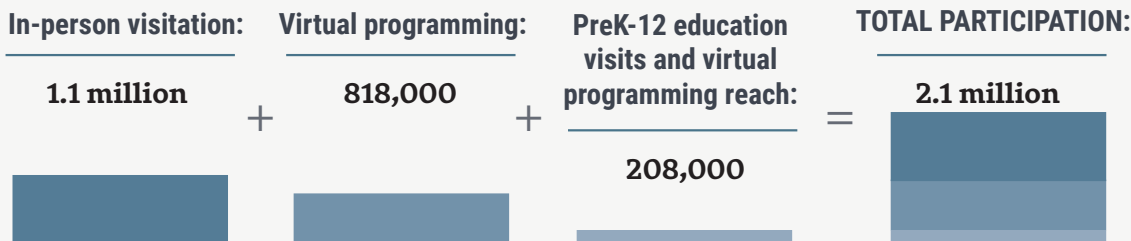

THE 2021 NONPROFIT CONNECTICUT CULTURAL CENSUS: HARTFORD COUNTY

The CT Cultural Census included **130** nonprofit cultural organizations in Hartford County.

Our impact is far-reaching.

TYPES OF HARTFORD COUNTY CULTURAL ORGANIZATIONS

In 2021, despite pandemic concerns, we hosted visitors, engaged people in virtual programming, and educated schoolchildren from throughout the state and within our county:

Additionally, the 130 organizations in our county's cultural census directly employed over 2,700 people!