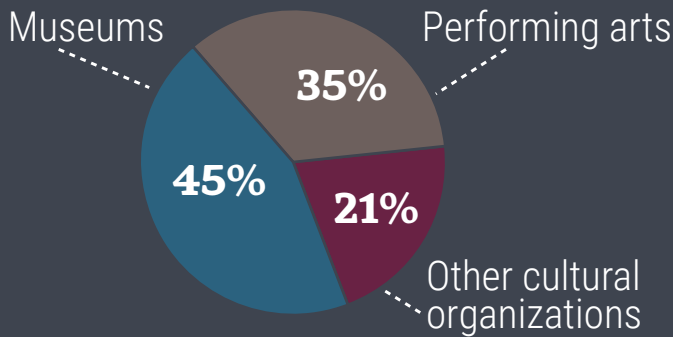

THE 2021 NONPROFIT CONNECTICUT CULTURAL CENSUS: HARTFORD COUNTY

The CT Cultural Census included **130** nonprofit cultural organizations in Hartford County.

Our impact is far-reaching.

TYPES OF HARTFORD COUNTY CULTURAL ORGANIZATIONS

"Other cultural organizations" includes cultural service organizations, schools of the arts, cultural series and festivals, cinema, and other media.

of the 624 CT Humanities Cultural Fund grants awarded in 2021, 21% went to Hartford County organizations.

In 2021, despite pandemic concerns, we hosted visitors, engaged people in virtual programming, and educated schoolchildren from throughout the state and within our county:

Additionally, the 130 organizations in our county's cultural census directly employed over 2,700 people!